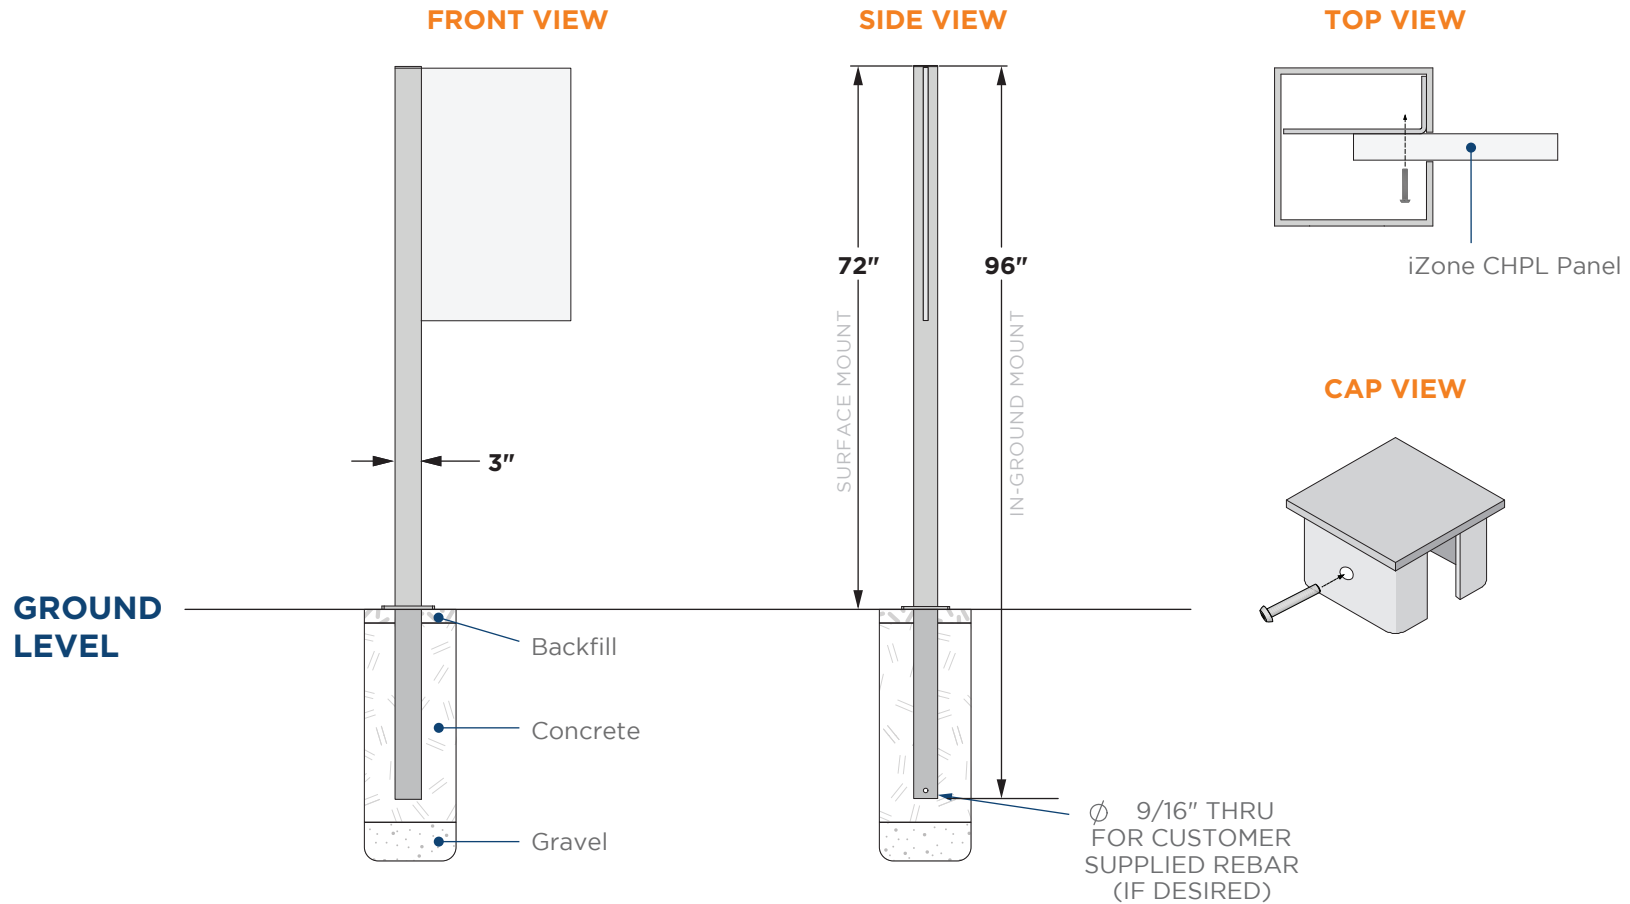

Single Upright Pedestal - Slotted

In-Ground Mount and Surface Mount All Aluminum Construction

> Standard Posts 3" x 3"

In-Ground Mount: 96" long

Surface Mount: 72" long

Custom post sizes available:

- ✓ 2" x 3" ✓ 2" x 6" ✓ 4" x 4"
- ✓ 2" x 4" ✓ 3" x 5"

* Custom post lengths available

* Standard and custom color options available

> Panel will be offset from top of post by thickness of cap (about 3/16")

> Panel attaches to aluminum bracket that slides into slotted post

Graphic needs a 1.5" margin on the left and right to account for panel going into slot in post

> Maximum panel width 24" or less

* Post length is determined by panel height, installation height and burial depth

Surface Mount

In-Ground Mount

Deluxe Surface Mount

Toll Free 888.464.9663
Local 254.778.0722
Fax 254.778.0938
Email info@izoneimaging.com

izoneimaging.com

Single Upright Pedestal - Slotted

In-Ground Mount and Surface Mount
All Aluminum Construction