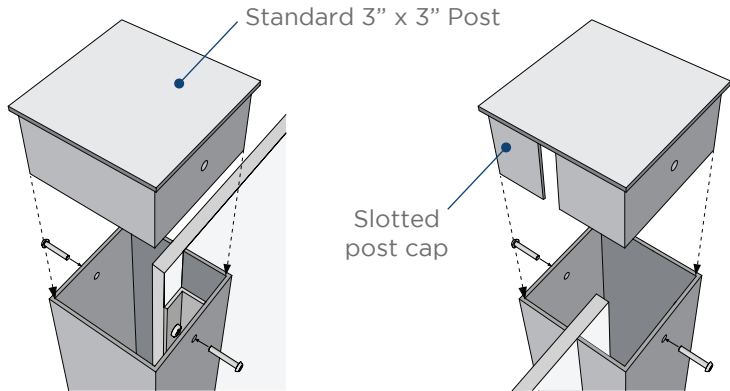

Single Upright Pedestal - Slotted

In-Ground Mount and Surface Mount
All Aluminum Construction

> Post Mounting Options

Surface Mount