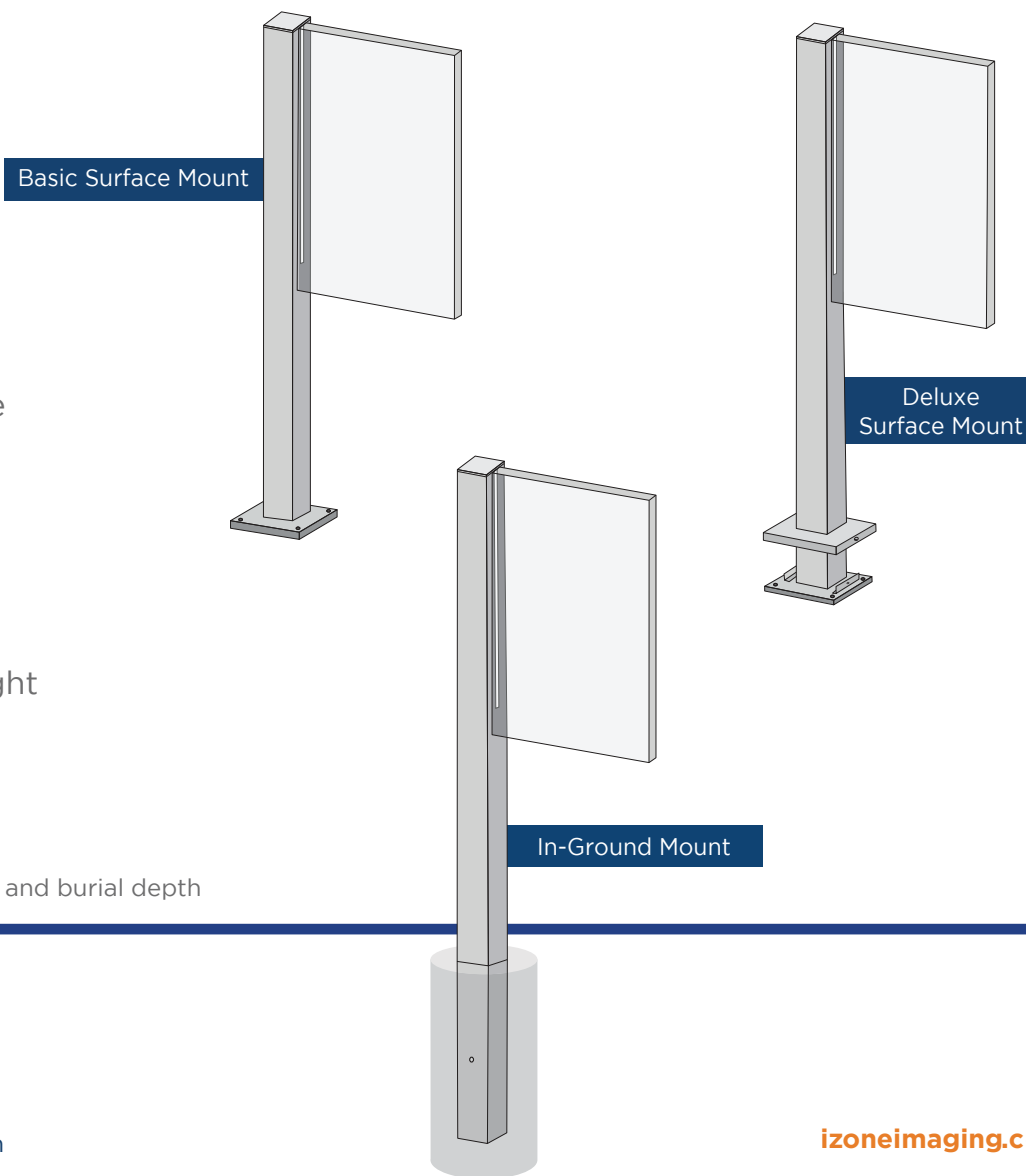

Single Upright Pedestal - Slotted

In-Ground Mount and Surface Mount All Aluminum Construction

> Standard Posts 3" x 3"

In-Ground Mount: 96" long

Surface Mount: 72" long

Custom post sizes available:

- ✓ 2" x 3" ✓ 2" x 6" ✓ 4" x 4"
- ✓ 2" x 4" ✓ 3" x 5"

* Custom post lengths available

* Standard and custom color options available

> Panel will be offset from top of post by thickness of cap (about 3/16")

> Panel attaches to aluminum bracket that slides into slotted post

Graphic needs a 1.5" margin on the left and right to account for panel going into slot in post

> Maximum panel width 24" or less

* Post length is determined by panel height, installation height and burial depth

Toll Free 888.464.9663
Local 254.778.0722
Fax 254.778.0938
Email info@izoneimaging.com

izoneimaging.com

Single Upright Pedestal - Slotted

In-Ground Mount and Surface Mount
All Aluminum Construction

> Post Mounting Options