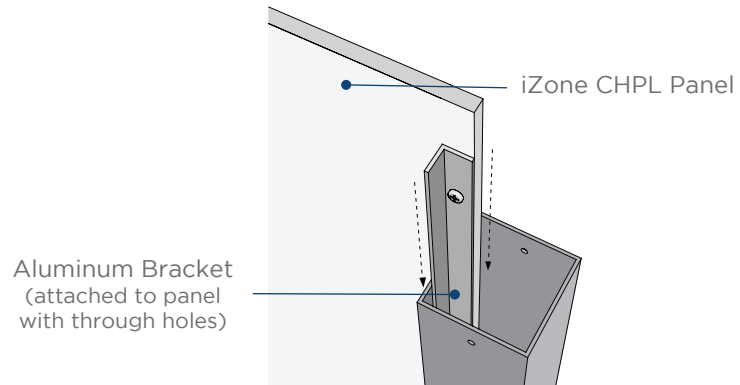

Single Upright Pedestal - Slotted

In-Ground Mount and Surface Mount
All Aluminum Construction

> Post Mounting Options

Surface Mount