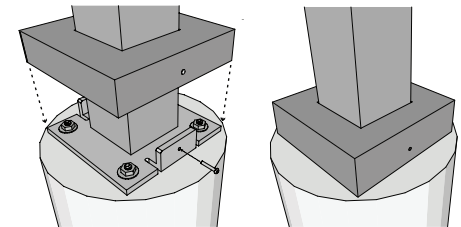

Toll Free 888.464.9663
Local 254.778.0722
Fax 254.778.0938
Email info@izoneimaging.com

izoneimaging.com

Single Upright Pedestal - Slotted

In-Ground Mount and Surface Mount
All Aluminum Construction

> Post Mounting Options

Surface Mount

In-Ground Mount

Deluxe Surface Mount

Toll Free 888.464.9663
Local 254.778.0722
Fax 254.778.0938
Email info@izoneimaging.com

izoneimaging.com

Single Upright Pedestal - Slotted

In-Ground Mount and Surface Mount
All Aluminum Construction