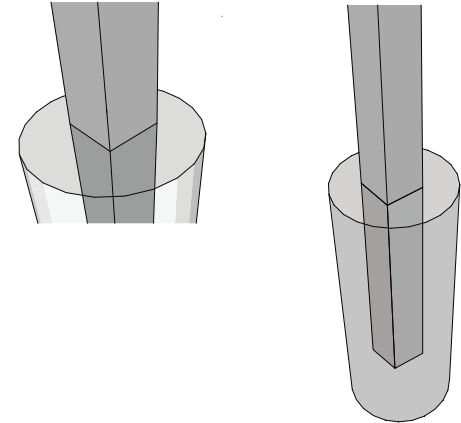

Single Upright Pedestal - Slotted

In-Ground Mount and Surface Mount All Aluminum Construction

> Standard Posts 3" x 3"

In-Ground Mount: 96" long

Surface Mount: 72" long

Custom post sizes available:

- ✓ 2" x 3" ✓ 2" x 6" ✓ 4" x 4"
- ✓ 2" x 4" ✓ 3" x 5"

Graphic needs a 1.5" margin on the left and right to account for panel going into slot in post

> Maximum panel width 24" or less

* Post length is determined by panel height, installation height and burial depth

Toll Free 888.464.9663
Local 254.778.0722
Fax 254.778.0938
Email info@izoneimaging.com

izoneimaging.com

Single Upright Pedestal - Slotted

In-Ground Mount and Surface Mount
All Aluminum Construction

> Post Mounting Options

Surface Mount

In-Ground Mount

Deluxe Surface Mount

Toll Free 888.464.9663
Local 254.778.0722
Fax 254.778.0938
Email info@izoneimaging.com

izoneimaging.com

Single Upright Pedestal - Slotted

In-Ground Mount and Surface Mount
All Aluminum Construction