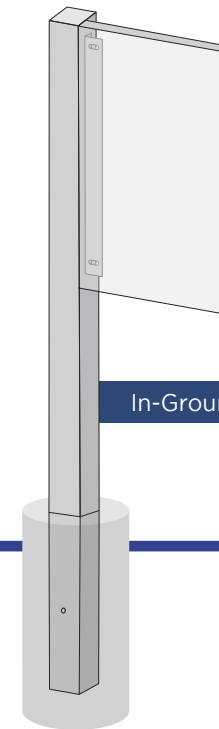

Single Upright Pedestal - Bracketed

In-Ground Mount and Surface Mount All Aluminum Construction

> Standard Posts 3" x 3"

In-Ground Mount: 96" long

Surface Mount: 72" long

Custom post sizes available:

- ✓ 2" x 3" ✓ 2" x 6"
- ✓ 2" x 4" ✓ 3" x 5"

* Post length is determined by panel height, installation height and burial depth

Basic Surface Mount

Deluxe Surface Mount

In-Ground Mount

Toll Free 888.464.9663
Local 254.778.0722
Fax 254.778.0938
Email info@izoneimaging.com

izoneimaging.com

Single Upright Pedestal - Bracketed

In-Ground Mount and Surface Mount
All Aluminum Construction

> Post Mounting Options

FRONT VIEW

REAR VIEW

Surface Mount

In-Ground Mount