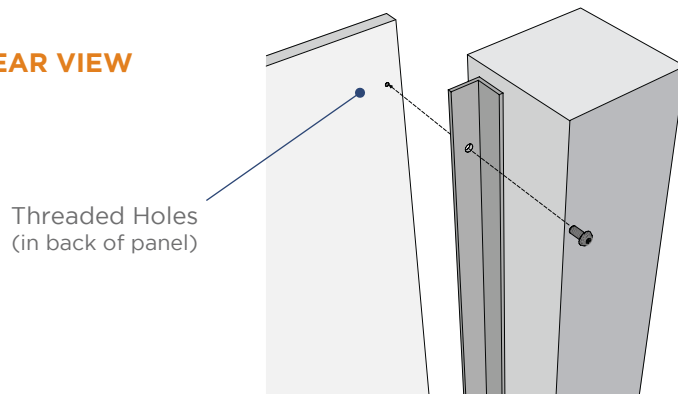

* Post length is determined by panel height, installation height and burial depth

Basic Surface Mount

Deluxe Surface Mount

In-Ground Mount

Toll Free 888.464.9663
Local 254.778.0722
Fax 254.778.0938
Email info@izoneimaging.com

izoneimaging.com

Single Upright Pedestal - Bracketed

In-Ground Mount and Surface Mount
All Aluminum Construction

> Post Mounting Options

FRONT VIEW

REAR VIEW

Surface Mount

In-Ground Mount

Deluxe Surface Mount

Toll Free 888.464.9663
Local 254.778.0722
Fax 254.778.0938
Email info@izoneimaging.com

izoneimaging.com

Single Upright Pedestal - Bracketed

In-Ground Mount and Surface Mount
All Aluminum Construction