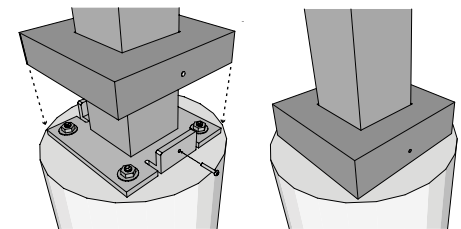

* Post length is determined by panel height, installation height and burial depth

Basic Surface Mount

Deluxe Surface Mount

In-Ground Mount

Toll Free 888.464.9663
Local 254.778.0722
Fax 254.778.0938
Email info@izoneimaging.com

izoneimaging.com

Single Upright Pedestal - Bracketed

In-Ground Mount and Surface Mount
All Aluminum Construction

> Post Mounting Options

FRONT VIEW

REAR VIEW

Surface Mount

In-Ground Mount

Deluxe Surface Mount

Toll Free 888.464.9663
Local 254.778.0722
Fax 254.778.0938
Email info@izoneimaging.com

izoneimaging.com

Single Upright Pedestal - Bracketed

In-Ground Mount and Surface Mount
All Aluminum Construction