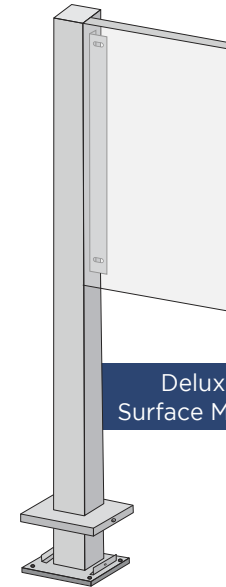

Single Upright Pedestal - Bracketed

In-Ground Mount and Surface Mount All Aluminum Construction

> Standard Posts 3" x 3"

In-Ground Mount: 96" long

Surface Mount: 72" long

Custom post sizes available:

- ✓ 2" x 3" ✓ 2" x 6"
- ✓ 2" x 4" ✓ 3" x 5"

* Custom post lengths available

* Standard and custom color options available

> Panel will be flush with top of the posts

> Panel attaches to welded mount angles

Length of mount angle and post arm varies by panel height.

* Post length is determined by panel height, installation height and burial depth

Basic Surface Mount

Deluxe Surface Mount

In-Ground Mount

Toll Free 888.464.9663
Local 254.778.0722
Fax 254.778.0938
Email info@izoneimaging.com