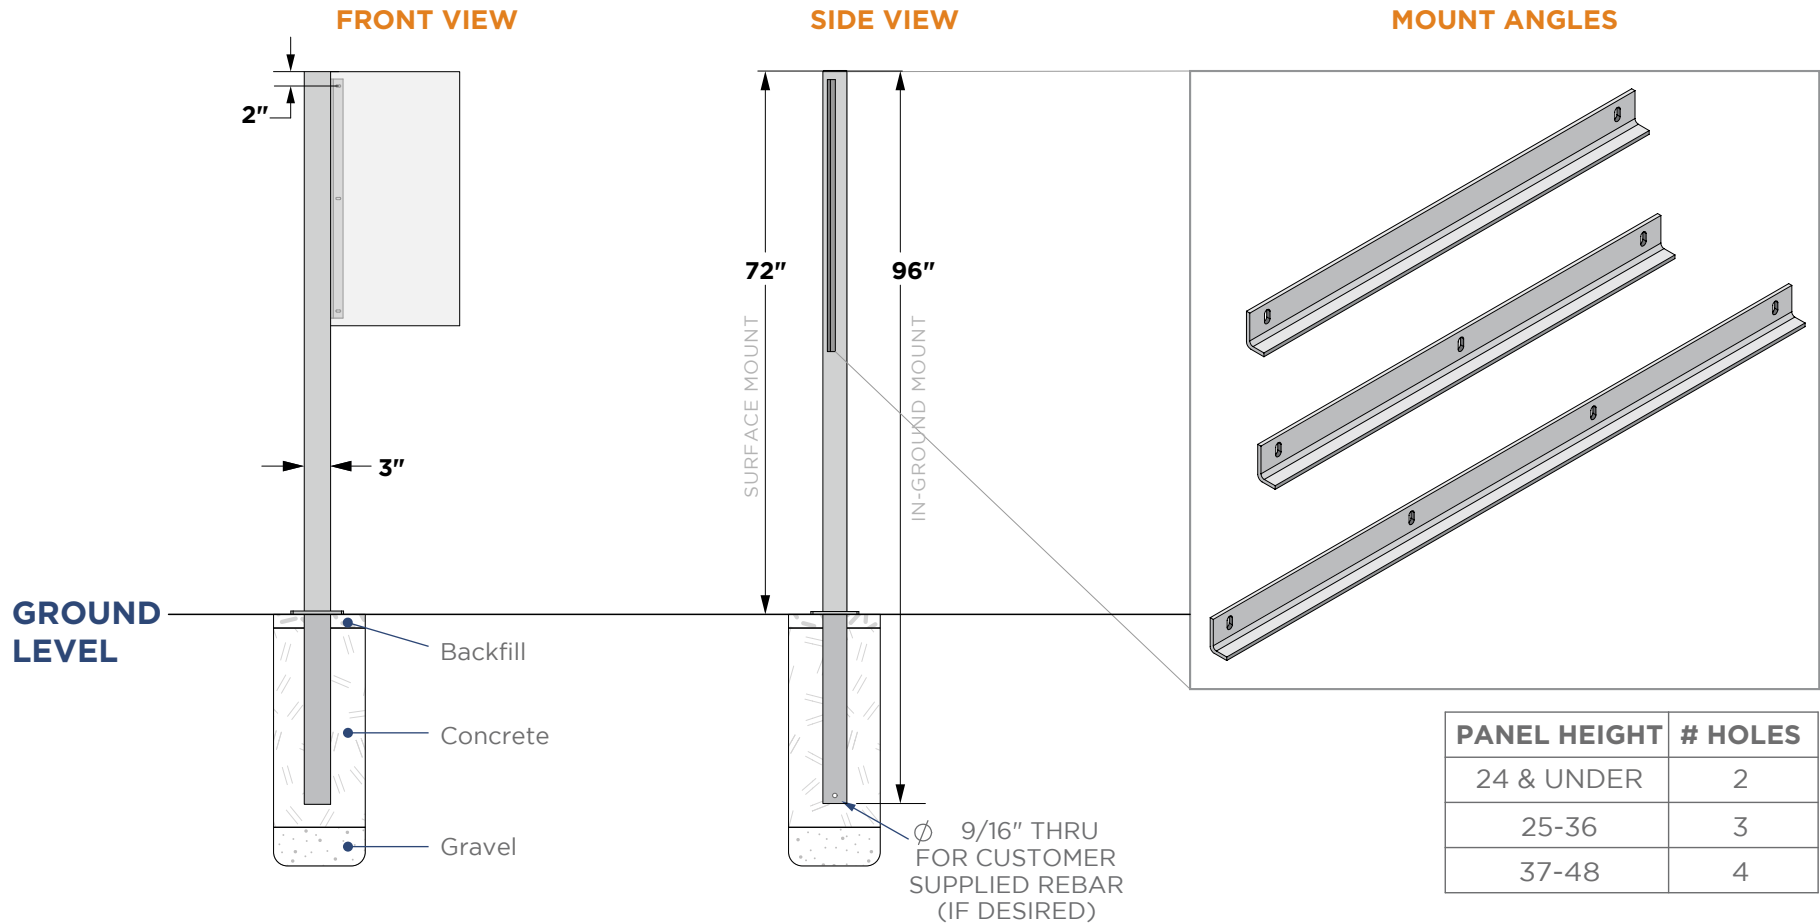

Single Upright Pedestal - Bracketed

In-Ground Mount and Surface Mount
All Aluminum Construction

Project details pertaining to below grade installation depths, ADA requirements, wind loads, or other specifications, should be discussed with your Sales Representative at estimating.

Toll Free 888.464.9663
Local 254.778.0722
Fax 254.778.0938
Email info@izoneimaging.com

izoneimaging.com