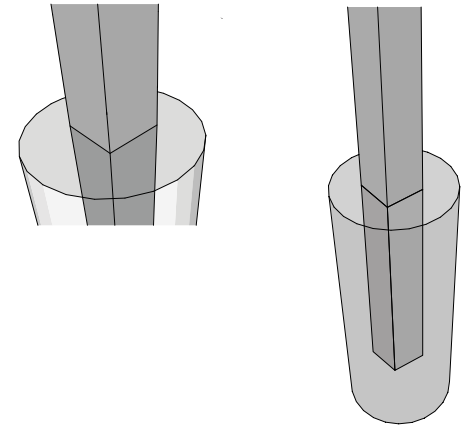

Single Upright Pedestal - Bracketed

In-Ground Mount and Surface Mount All Aluminum Construction

> Standard Posts 3" x 3"

In-Ground Mount: 96" long

Surface Mount: 72" long

Custom post sizes available:

- ✓ 2" x 3" ✓ 2" x 6"
- ✓ 2" x 4" ✓ 3" x 5"

* Post length is determined by panel height, installation height and burial depth

Basic Surface Mount

Deluxe Surface Mount

In-Ground Mount

Toll Free 888.464.9663
Local 254.778.0722
Fax 254.778.0938
Email info@izoneimaging.com

izoneimaging.com

Single Upright Pedestal - Bracketed

In-Ground Mount and Surface Mount
All Aluminum Construction

> Post Mounting Options

FRONT VIEW

REAR VIEW

Surface Mount

In-Ground Mount

Deluxe Surface Mount

Toll Free 888.464.9663
Local 254.778.0722
Fax 254.778.0938
Email info@izoneimaging.com

izoneimaging.com

Single Upright Pedestal - Bracketed

In-Ground Mount and Surface Mount
All Aluminum Construction