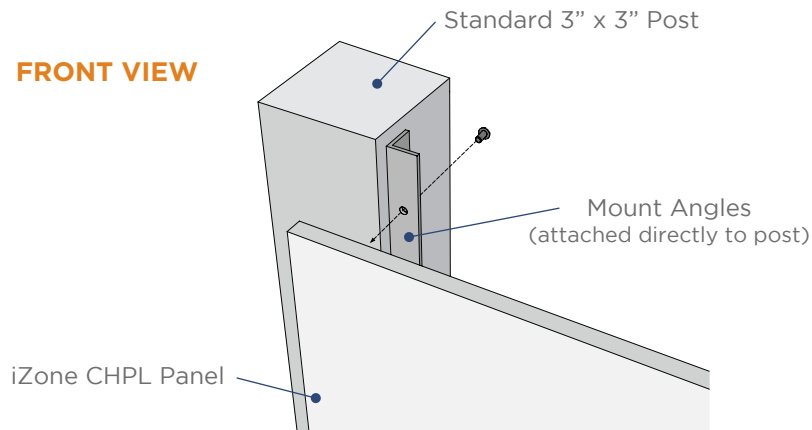

* Custom post lengths available

* Standard and custom color options available

> Panel will be flush with top of the posts

> Panel attaches to welded mount angles

Length of mount angle and post arm varies by panel height.

* Post length is determined by panel height, installation height and burial depth

Basic Surface Mount

Deluxe Surface Mount

In-Ground Mount

Toll Free 888.464.9663
Local 254.778.0722
Fax 254.778.0938
Email info@izoneimaging.com

izoneimaging.com

Single Upright Pedestal - Bracketed

In-Ground Mount and Surface Mount
All Aluminum Construction

> Post Mounting Options

FRONT VIEW

REAR VIEW

Surface Mount

In-Ground Mount