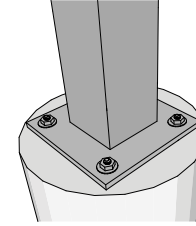

* Post length is determined by panel height, installation height and burial depth

Basic Surface Mount

Deluxe Surface Mount

In-Ground Mount

Toll Free 888.464.9663
Local 254.778.0722
Fax 254.778.0938
Email info@izoneimaging.com

izoneimaging.com

Single Upright Pedestal - Bracketed

In-Ground Mount and Surface Mount
All Aluminum Construction

> Post Mounting Options

FRONT VIEW

REAR VIEW

Surface Mount

In-Ground Mount

Deluxe Surface Mount

Toll Free 888.464.9663
Local 254.778.0722
Fax 254.778.0938
Email info@izoneimaging.com

izoneimaging.com

Single Upright Pedestal - Bracketed

In-Ground Mount and Surface Mount
All Aluminum Construction