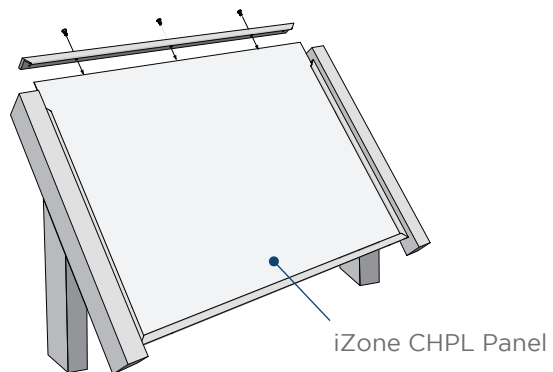

NPS Style - Traditional Framed Pedestal

In-Ground Mount and Surface Mount

All Aluminum Construction

FRONT VIEW