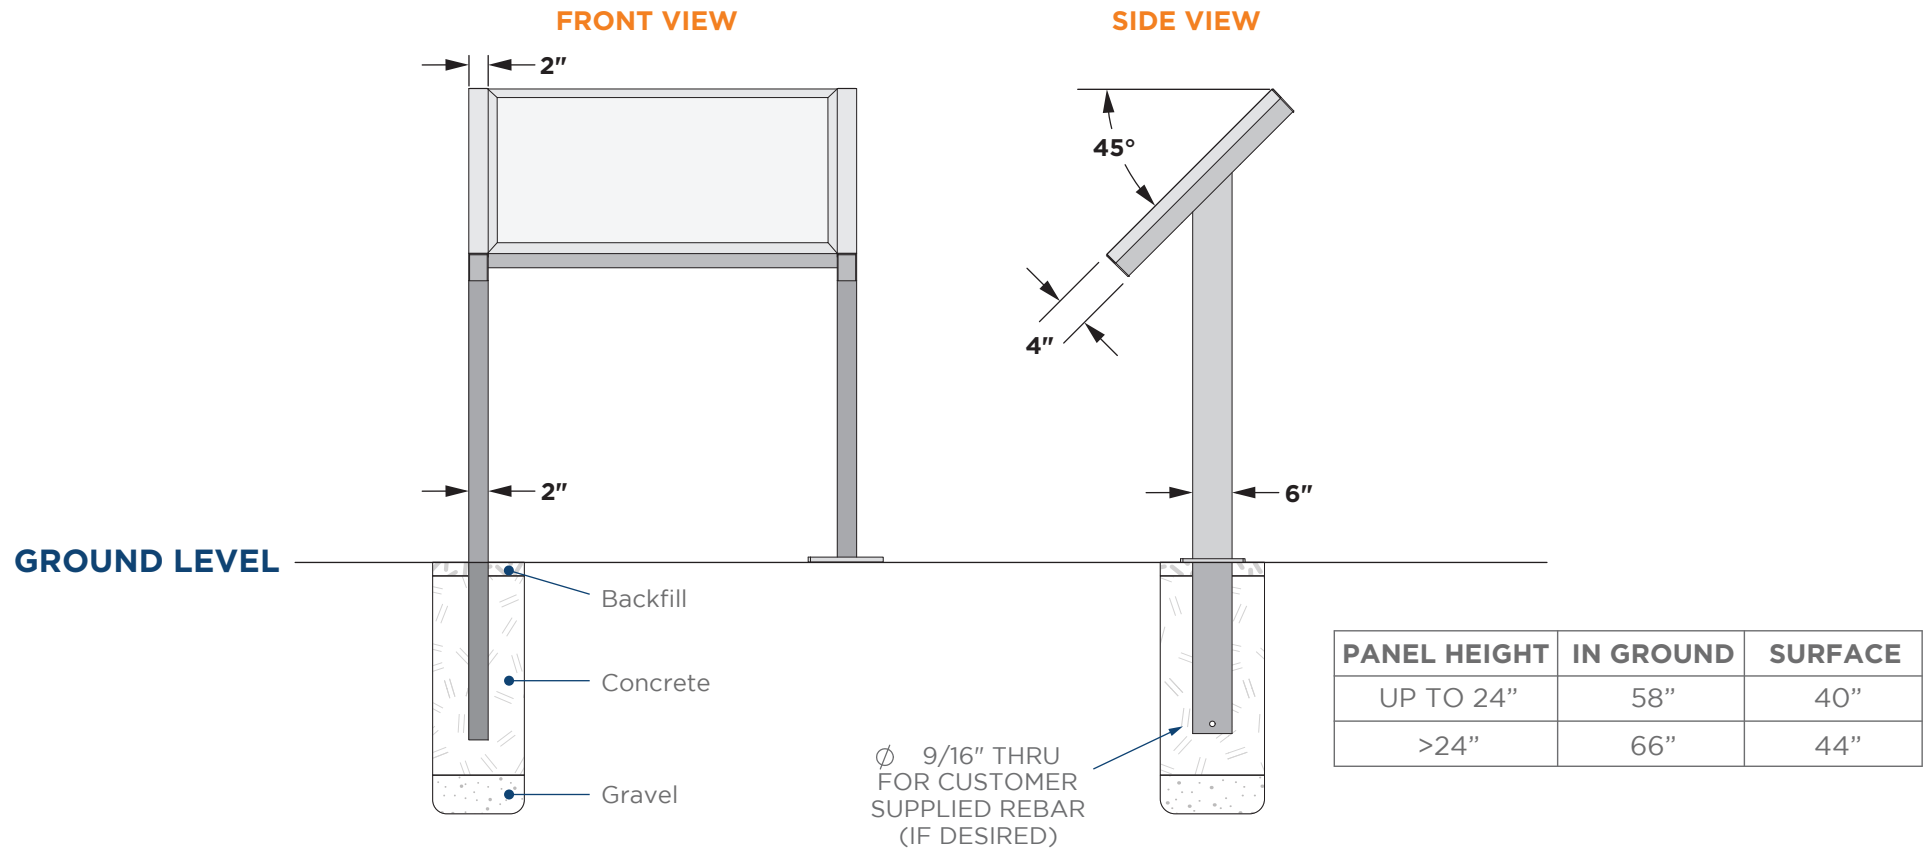

Traditional Exhibit Base - Framed

In-Ground Mount and Surface Mount
All Aluminum Construction

Project details pertaining to below grade installation depths, ADA requirements, wind loads, or other specifications, should be discussed with your Sales Representative at estimating.

Toll Free 888.464.9663
Local 254.778.0722
Fax 254.778.0938
Email info@izoneimaging.com

izoneimaging.com