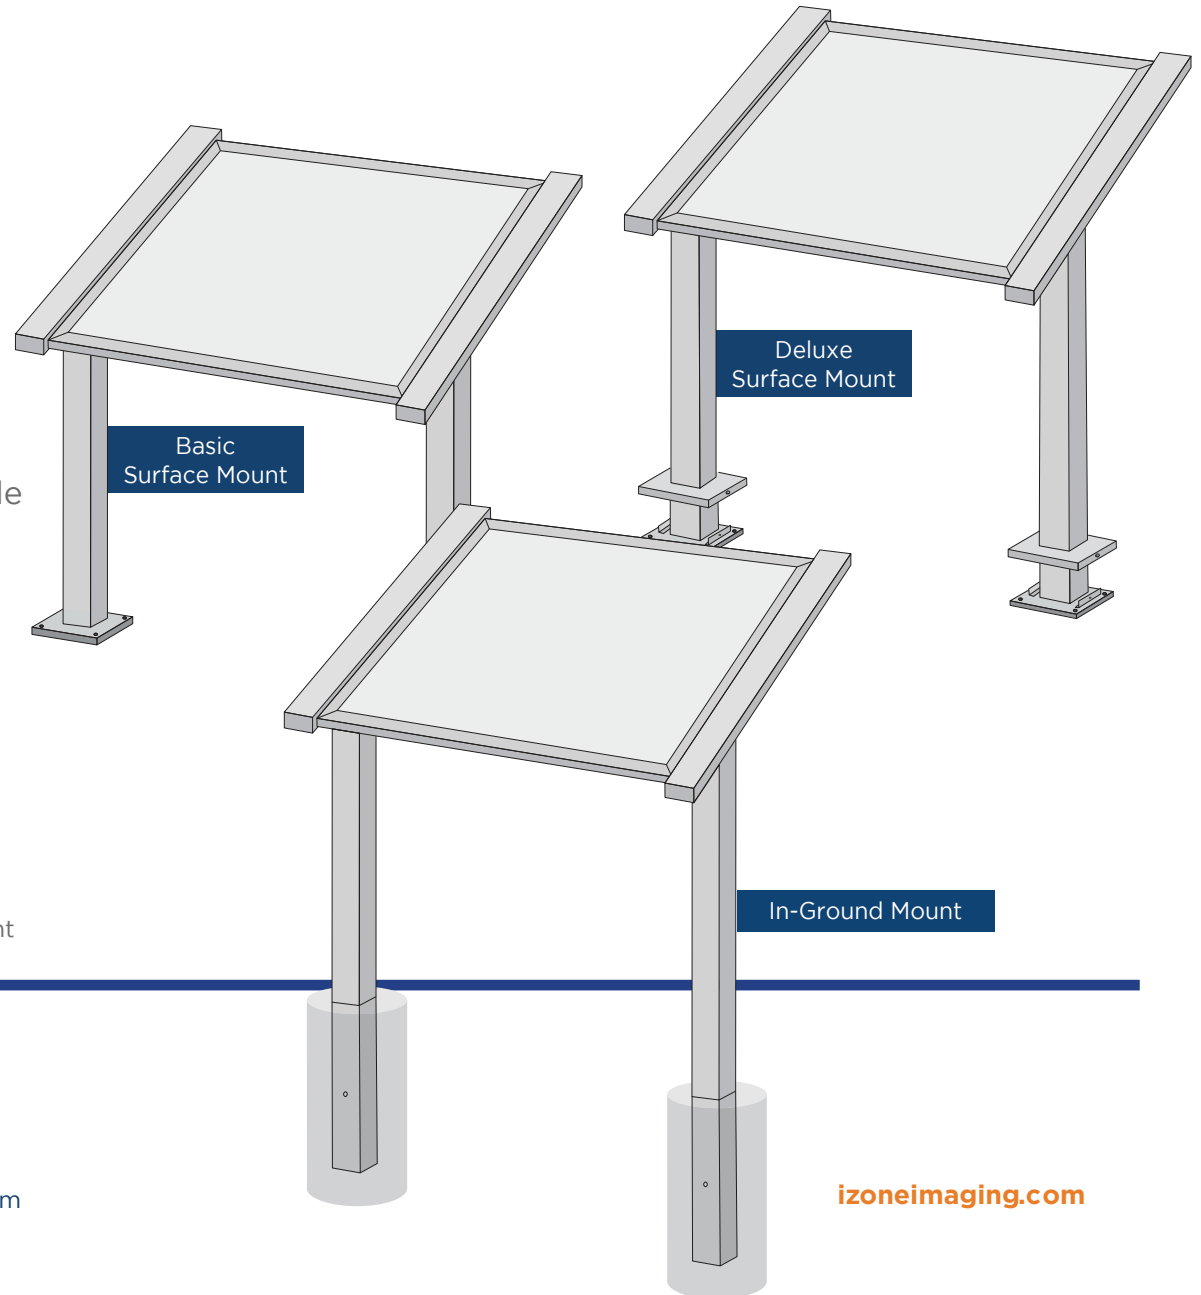

NPS Style - Traditional Framed Pedestal

In-Ground Mount and Surface Mount All Aluminum Construction

- > For use with .090 and 1/8" panels only
- > **Standard Posts** 2" x 6" leg & 2" x 4" arm
Post length varies by frame height
Custom post sizes available.
 - * Custom post lengths available
 - * Standard and custom color options available
- > **Standard panel height 24"**
- > **Frame installs to posts with drive rivets**
Length of post arm varies by panel height.

* Post length is determined by panel height, installation height and burial depth

Toll Free 888.464.9663
Local 254.778.0722
Fax 254.778.0938
Email info@izoneimaging.com

izoneimaging.com

NPS Style - Traditional Framed Pedestal

In-Ground Mount and Surface Mount

All Aluminum Construction

FRONT VIEW

REAR VIEW

> Post Mounting Options

Surface Mount

In-Ground Mount

Deluxe Surface Mount

Toll Free 888.464.9663
Local 254.778.0722
Fax 254.778.0938
Email info@izoneimaging.com

izoneimaging.com

Traditional Exhibit Base - Framed

In-Ground Mount and Surface Mount
All Aluminum Construction

Project details pertaining to below grade installation depths, ADA requirements, wind loads, or other specifications, should be discussed with your Sales Representative at estimating.