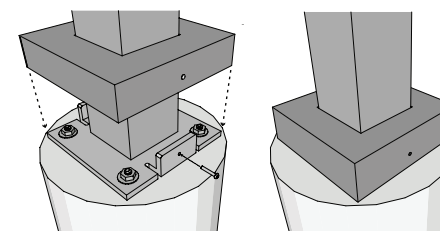

NPS Style - Traditional Framed Pedestal

In-Ground Mount and Surface Mount All Aluminum Construction

- > For use with .090 and 1/8" panels only
- > **Standard Posts** 2" x 6" leg & 2" x 4" arm
Post length varies by frame height
Custom post sizes available.
 - * Custom post lengths available
 - * Standard and custom color options available
- > **Standard panel height 24"**
- > **Frame installs to posts with drive rivets**
Length of post arm varies by panel height.

* Post length is determined by panel height, installation height and burial depth

Toll Free 888.464.9663
Local 254.778.0722
Fax 254.778.0938
Email info@izoneimaging.com

izoneimaging.com

NPS Style - Traditional Framed Pedestal

In-Ground Mount and Surface Mount

All Aluminum Construction

FRONT VIEW

REAR VIEW

> Post Mounting Options

Surface Mount

In-Ground Mount

Deluxe Surface Mount

Toll Free 888.464.9663
Local 254.778.0722
Fax 254.778.0938
Email info@izoneimaging.com

izoneimaging.com

Traditional Exhibit Base - Framed

In-Ground Mount and Surface Mount
All Aluminum Construction

Project details pertaining to below grade installation depths, ADA requirements, wind loads, or other specifications, should be discussed with your Sales Representative at estimating.