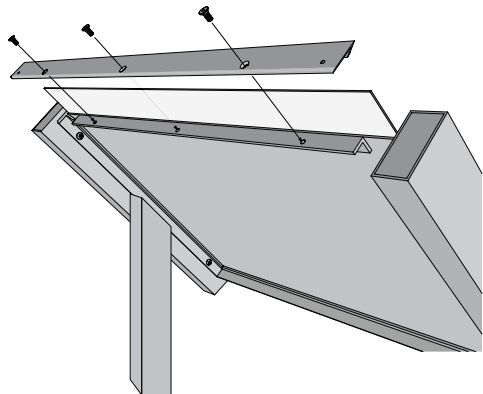

NPS Style - Traditional Framed Pedestal

In-Ground Mount and Surface Mount All Aluminum Construction

- > For use with .090 and 1/8" panels only
- > **Standard Posts** 2" x 6" leg & 2" x 4" arm
Post length varies by frame height
Custom post sizes available.
 - * Custom post lengths available
 - * Standard and custom color options available
- > **Standard panel height 24"**
- > **Frame installs to posts with drive rivets**
Length of post arm varies by panel height.

* Post length is determined by panel height, installation height and burial depth

Toll Free 888.464.9663
Local 254.778.0722
Fax 254.778.0938
Email info@izoneimaging.com

izoneimaging.com

NPS Style - Traditional Framed Pedestal

In-Ground Mount and Surface Mount

All Aluminum Construction

FRONT VIEW

REAR VIEW

> Post Mounting Options

Surface Mount

In-Ground Mount

Deluxe Surface Mount

Toll Free 888.464.9663
Local 254.778.0722
Fax 254.778.0938
Email info@izoneimaging.com

izoneimaging.com

Traditional Exhibit Base - Framed

In-Ground Mount and Surface Mount
All Aluminum Construction

Project details pertaining to below grade installation depths, ADA requirements, wind loads, or other specifications, should be discussed with your Sales Representative at estimating.