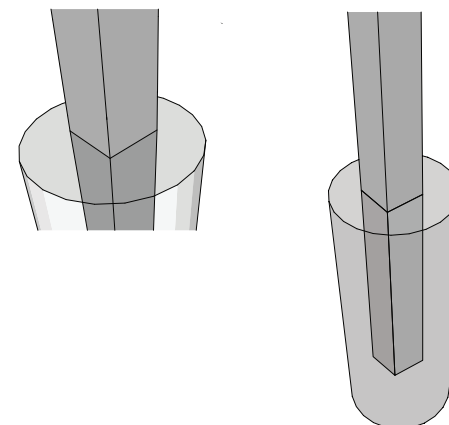

NPS Style - Traditional Framed Pedestal

In-Ground Mount and Surface Mount All Aluminum Construction

- > For use with .090 and 1/8" panels only
- > **Standard Posts** 2" x 6" leg & 2" x 4" arm
Post length varies by frame height
Custom post sizes available.
 - * Custom post lengths available
 - * Standard and custom color options available
- > **Standard panel height 24"**
- > **Frame installs to posts with drive rivets**
Length of post arm varies by panel height.

In-Ground Mount and Surface Mount

All Aluminum Construction

FRONT VIEW

REAR VIEW

> Post Mounting Options

Surface Mount

In-Ground Mount

Deluxe Surface Mount

Toll Free 888.464.9663
Local 254.778.0722
Fax 254.778.0938
Email info@izoneimaging.com

izoneimaging.com

Traditional Exhibit Base - Framed

In-Ground Mount and Surface Mount
All Aluminum Construction

Project details pertaining to below grade installation depths, ADA requirements, wind loads, or other specifications, should be discussed with your Sales Representative at estimating.