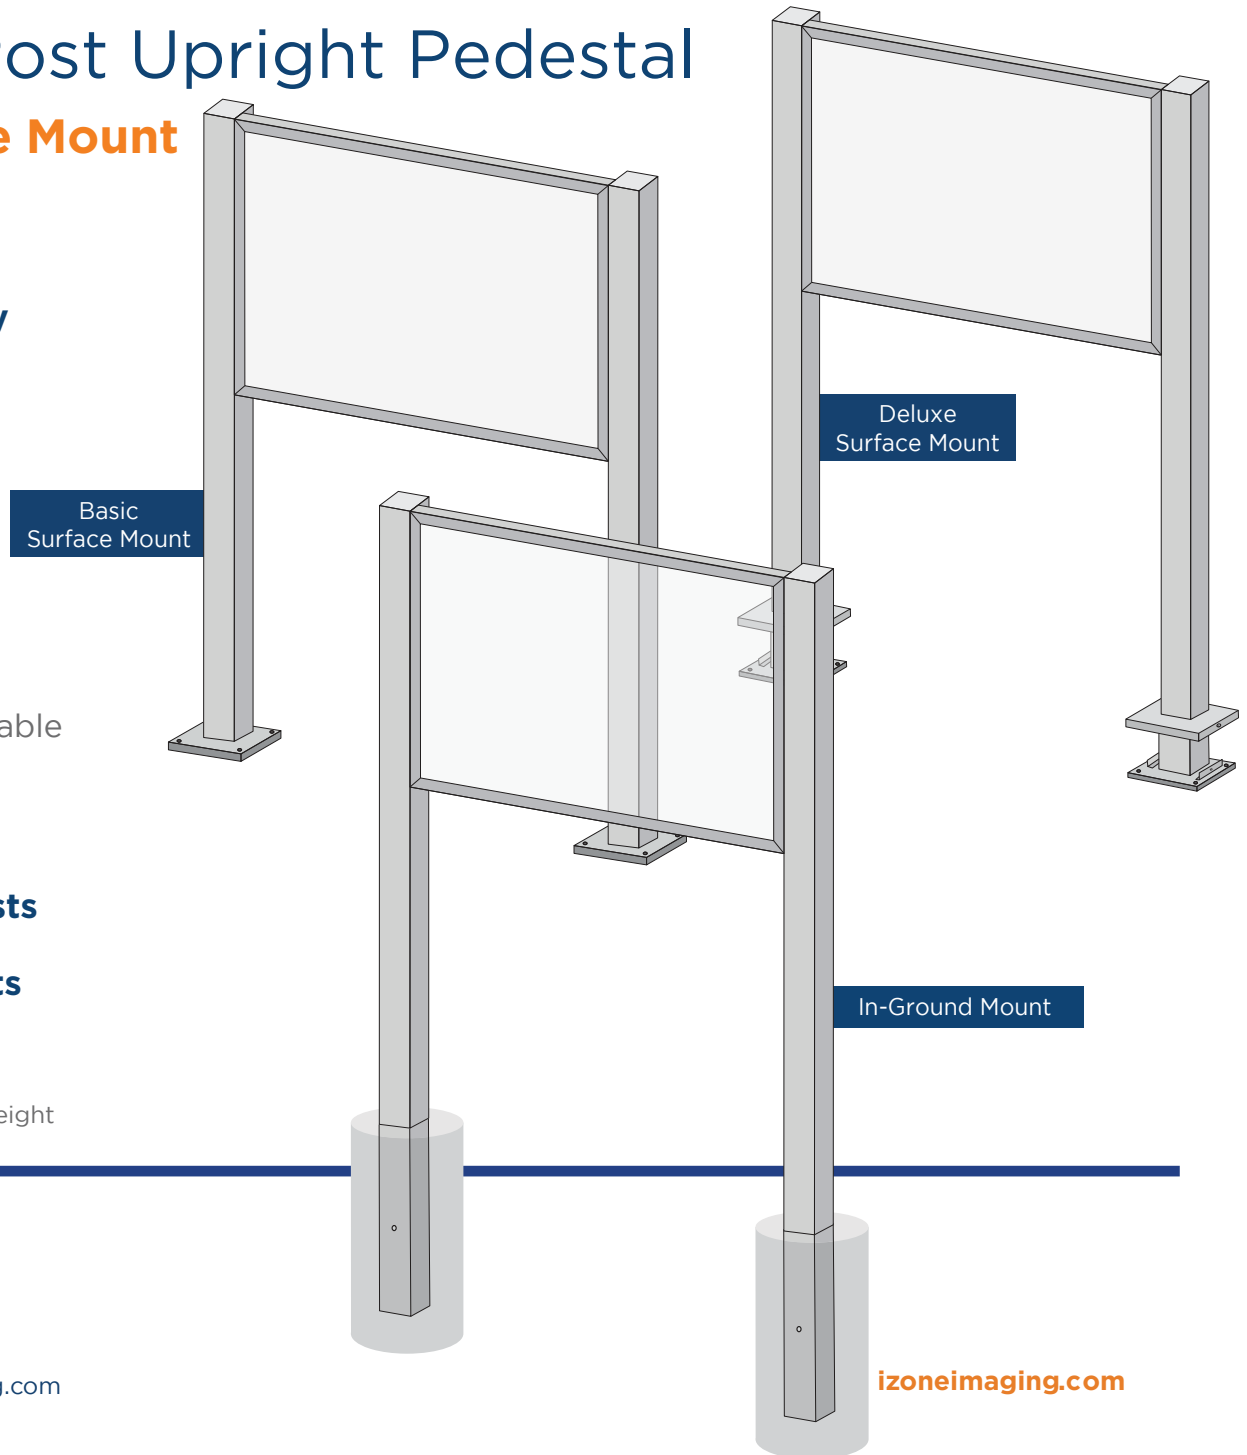

NPS Style - Double Post Upright Pedestal

In-Ground Mount and Surface Mount All Aluminum Construction

> For use with .090 and 1/8" panels only

> Standard Posts 2" x 3"

Post length & material varies by style and frame height

Custom post sizes available:

- ✓ 3" x 3"   ✓ 2" x 6"   ✓ 4" x 4"
- ✓ 2" x 4"   ✓ 3" x 5"

* Custom post lengths available

* Standard and custom color options available

> Standard panel height 24"

> Frame will be flush with top of the posts

> Frame installs to posts with drive rivets

Length of post arm varies by panel height.

* Post length is determined by panel height, installation height and burial depth

Toll Free 888.464.9663
Local 254.778.0722
Fax 254.778.0938
Email info@izoneimaging.com

izoneimaging.com