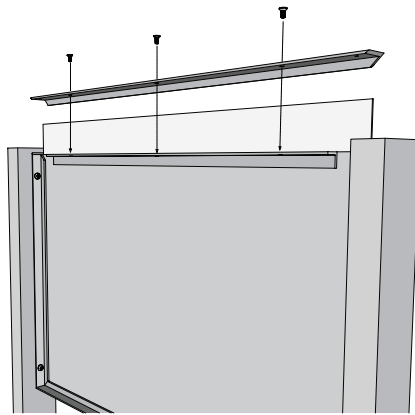

NPS Style - Double Post Upright Pedestal

In-Ground Mount and Surface Mount
All Aluminum Construction

> Post Mounting Options

Surface Mount

In-Ground Mount

Deluxe Surface Mount

Toll Free 888.464.9663
Local 254.778.0722
Fax 254.778.0938
Email info@izoneimaging.com

izoneimaging.com