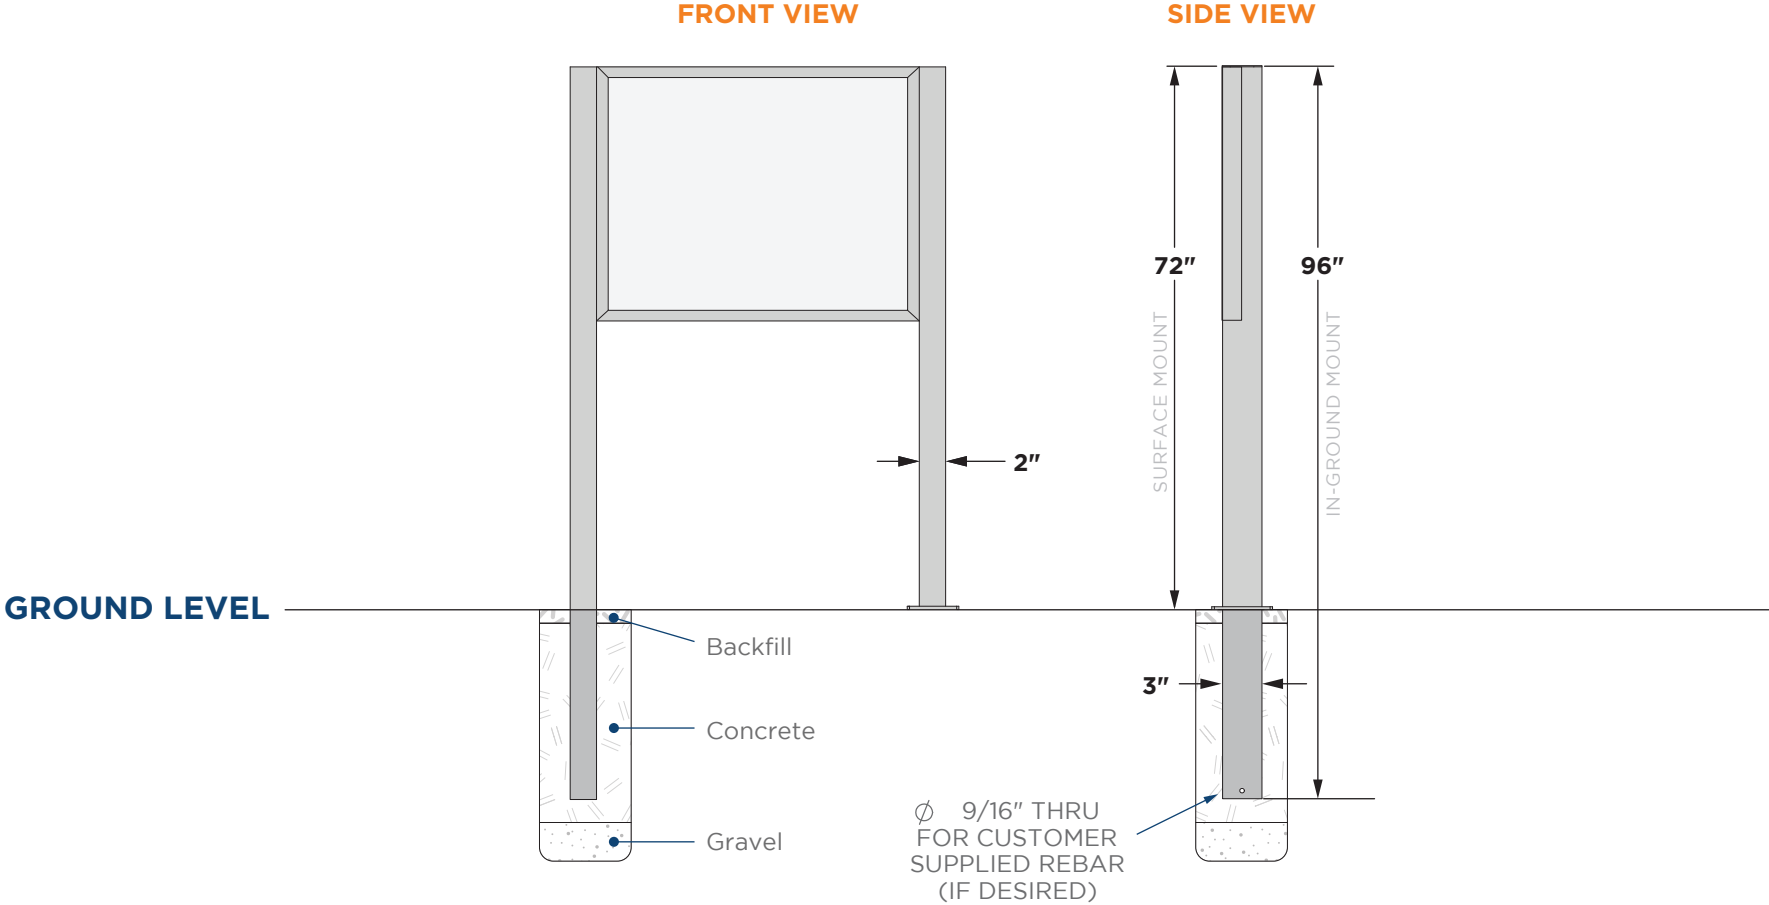

Double Post Upright Pedestal - Framed

In-Ground Mount and Surface Mount

All Aluminum Construction

Project details pertaining to below grade installation depths, ADA requirements, wind loads, or other specifications, should be discussed with your Sales Representative at estimating.

Toll Free 888.464.9663
Local 254.778.0722
Fax 254.778.0938
Email info@izoneimaging.com

izoneimaging.com