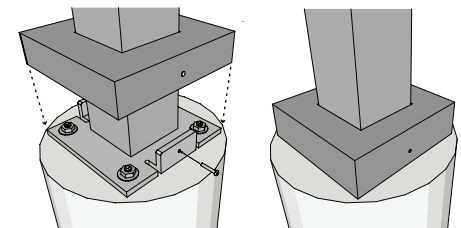

## > Post Mounting Options

Surface Mount

In-Ground Mount

Deluxe Surface Mount

**Toll Free** 888.464.9663  
**Local** 254.778.0722  
**Fax** 254.778.0938  
**Email** [info@izoneimaging.com](mailto:info@izoneimaging.com)