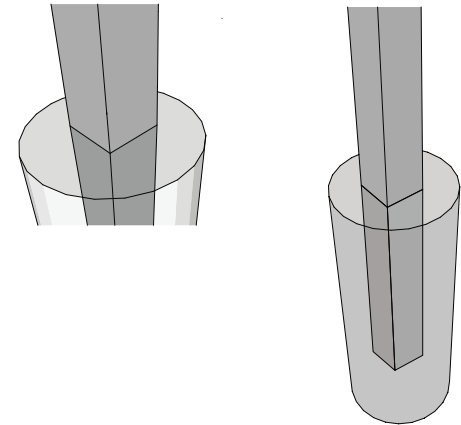

- ✓ 3" x 3"    ✓ 2" x 6"    ✓ 4" x 4"
- ✓ 2" x 4"    ✓ 3" x 5"

\* Custom post lengths available

\* Standard and custom color options available

> Standard panel height 24"

> Frame will be flush with top of the posts

# NPS Style - Double Post Upright Pedestal

**In-Ground Mount and Surface Mount**  
**All Aluminum Construction**

**FRONT VIEW**

**REAR VIEW**

## > Post Mounting Options

Surface Mount

In-Ground Mount

Deluxe Surface Mount

**Toll Free** 888.464.9663  
**Local** 254.778.0722  
**Fax** 254.778.0938  
**Email** [info@izoneimaging.com](mailto:info@izoneimaging.com)