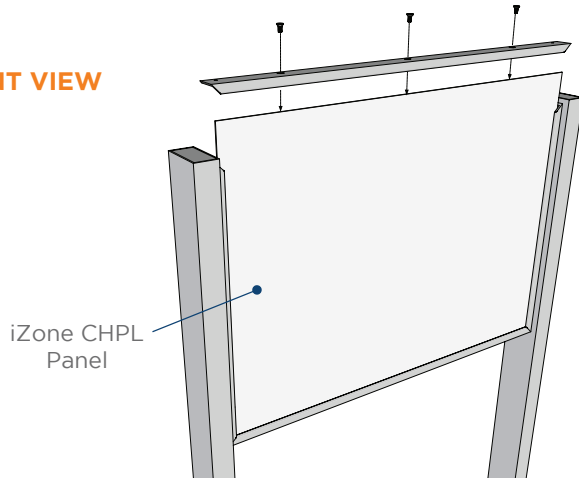

NPS Style - Double Post Upright Pedestal

In-Ground Mount and Surface Mount
All Aluminum Construction

FRONT VIEW

REAR VIEW