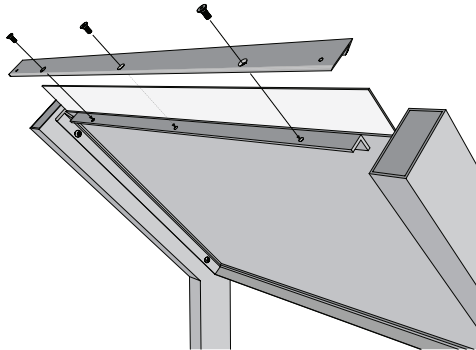

NPS Style - Cantilever Framed Pedestal

In-Ground Mount and Surface Mount All Aluminum Construction

> For use with .090 and 1/8" panels only

> Standard Posts 2" x 3"

Post length & material varies by style and frame height

> Frame installs to posts with drive rivets

Length of post arm varies by panel height.

* Post length is determined by panel height, installation height and burial depth

Toll Free 888.464.9663
Local 254.778.0722
Fax 254.778.0938
Email info@izoneimaging.com

izoneimaging.com

NPS Style - Cantilever Framed Pedestal

In-Ground Mount and Surface Mount
All Aluminum Construction

FRONT VIEW

REAR VIEW

> Post Mounting Options

Surface Mount

In-Ground Mount

Deluxe Surface Mount

Toll Free 888.464.9663
Local 254.778.0722
Fax 254.778.0938
Email info@izoneimaging.com

izoneimaging.com

Cantilever Pedestal - Framed

In-Ground Mount and Surface Mount
All Aluminum Construction