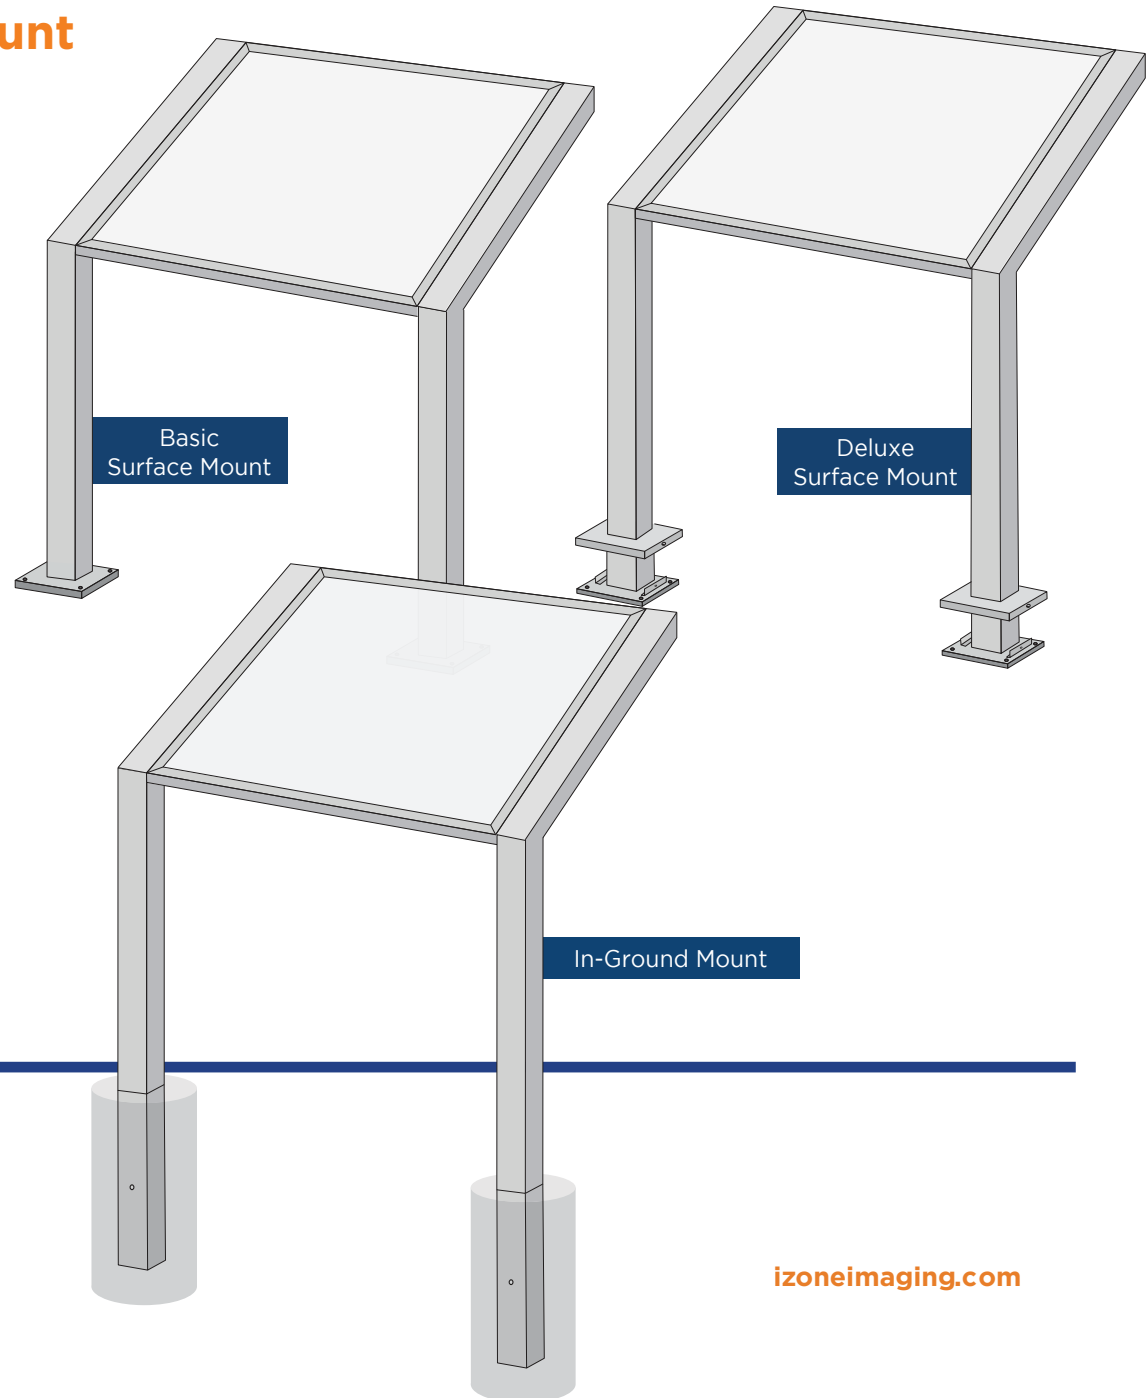

NPS Style - Cantilever Framed Pedestal

In-Ground Mount and Surface Mount All Aluminum Construction

> For use with .090 and 1/8" panels only

> Standard Posts 2" x 3"

Post length & material varies by style and frame height

Custom post sizes available:

- ✓ 2" x 3" ✓ 2" x 6" ✓ 4" x 4"
- ✓ 2" x 4" ✓ 3" x 5"

* Custom post lengths available

* Standard and custom color options available

> Standard panel height 24"

> Frame will be flush with top of the posts

> Frame installs to posts with drive rivets

Length of post arm varies by panel height.

* Post length is determined by panel height, installation height and burial depth

Toll Free 888.464.9663
Local 254.778.0722
Fax 254.778.0938
Email info@izoneimaging.com

izoneimaging.com

NPS Style - Cantilever Framed Pedestal

In-Ground Mount and Surface Mount
All Aluminum Construction

FRONT VIEW

REAR VIEW

> Post Mounting Options

Surface Mount

In-Ground Mount