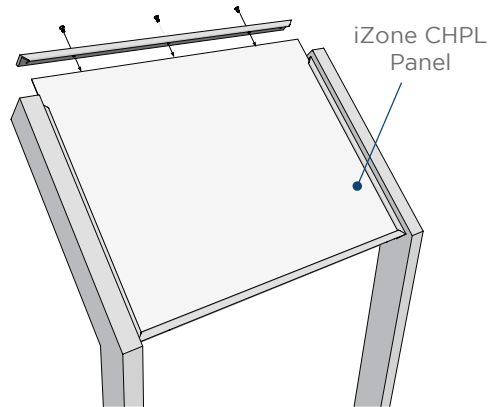

NPS Style - Cantilever Framed Pedestal

In-Ground Mount and Surface Mount All Aluminum Construction

> For use with .090 and 1/8" panels only

> Standard Posts 2" x 3"

Post length & material varies by style and frame height

Custom post sizes available:

- ✓ 2" x 3" ✓ 2" x 6" ✓ 4" x 4"
- ✓ 2" x 4" ✓ 3" x 5"

* Custom post lengths available

* Standard and custom color options available

> Standard panel height 24"

> Frame will be flush with top of the posts

> Frame installs to posts with drive rivets

Length of post arm varies by panel height.

* Post length is determined by panel height, installation height and burial depth

Toll Free 888.464.9663
Local 254.778.0722
Fax 254.778.0938
Email info@izoneimaging.com

izoneimaging.com

NPS Style - Cantilever Framed Pedestal

In-Ground Mount and Surface Mount
All Aluminum Construction

FRONT VIEW

REAR VIEW

> Post Mounting Options

Surface Mount

In-Ground Mount