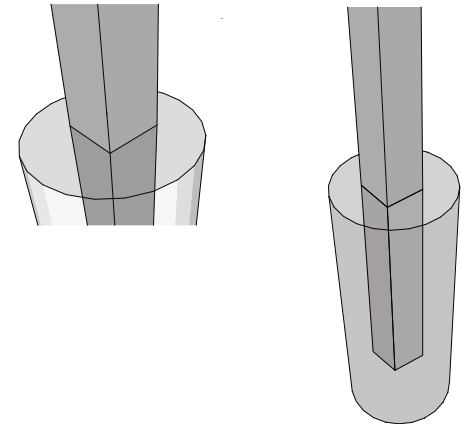

NPS Style - Cantilever Framed Pedestal

In-Ground Mount and Surface Mount All Aluminum Construction

> For use with .090 and 1/8" panels only

> Standard Posts 2" x 3"

Post length & material varies by style and frame height

Custom post sizes available:

- ✓ 2" x 3" ✓ 2" x 6" ✓ 4" x 4"
- ✓ 2" x 4" ✓ 3" x 5"

* Custom post lengths available

* Standard and custom color options available

> Standard panel height 24"

> Frame will be flush with top of the posts

izoneimaging.com

NPS Style - Cantilever Framed Pedestal

In-Ground Mount and Surface Mount
All Aluminum Construction

FRONT VIEW

REAR VIEW

> Post Mounting Options

Surface Mount

In-Ground Mount

Deluxe Surface Mount

Toll Free 888.464.9663
Local 254.778.0722
Fax 254.778.0938
Email info@izoneimaging.com

izoneimaging.com

Cantilever Pedestal - Framed

In-Ground Mount and Surface Mount
All Aluminum Construction