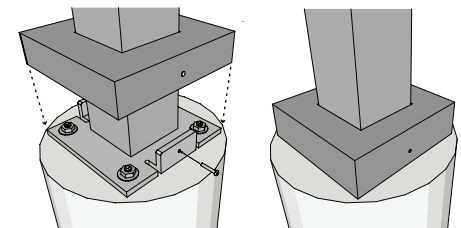

> Frame installs to posts with drive rivets

Length of post arm varies by panel height.

* Post length is determined by panel height, installation height and burial depth

Toll Free 888.464.9663
Local 254.778.0722
Fax 254.778.0938
Email info@izoneimaging.com

izoneimaging.com

NPS Style - Cantilever Framed Pedestal

In-Ground Mount and Surface Mount
All Aluminum Construction

FRONT VIEW

REAR VIEW

> Post Mounting Options

Surface Mount

In-Ground Mount

Deluxe Surface Mount

Toll Free 888.464.9663
Local 254.778.0722
Fax 254.778.0938
Email info@izoneimaging.com

izoneimaging.com

Cantilever Pedestal - Framed

In-Ground Mount and Surface Mount
All Aluminum Construction