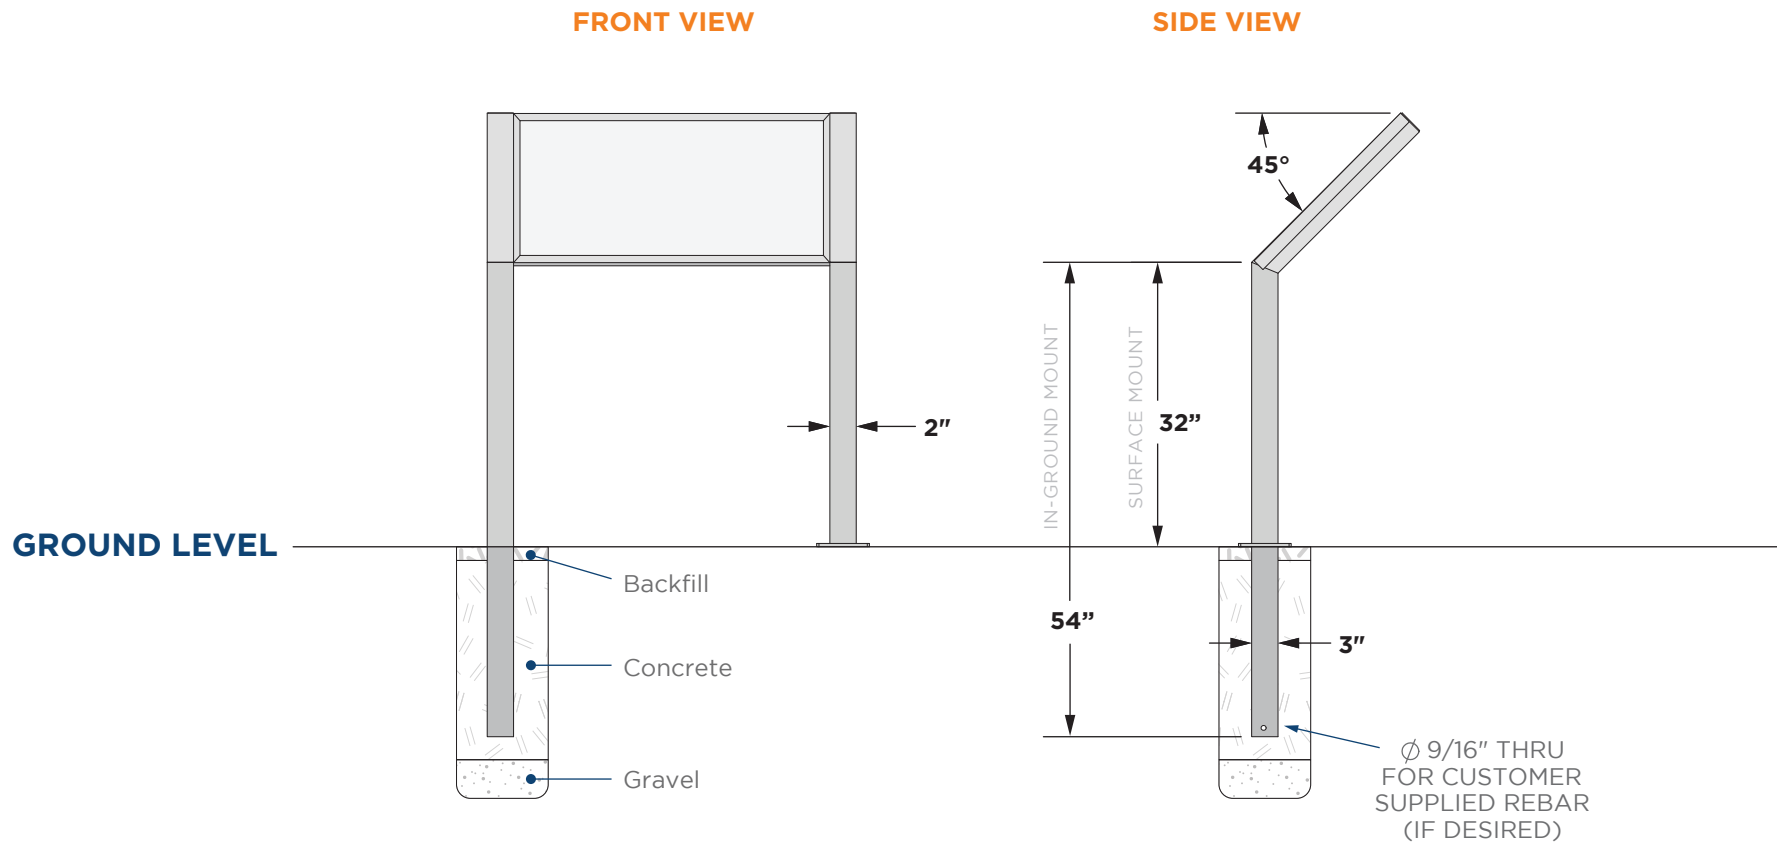

NPS Style - Cantilever Framed Pedestal

In-Ground Mount and Surface Mount All Aluminum Construction

> For use with .090 and 1/8" panels only

> Standard Posts 2" x 3"

Post length & material varies by style and frame height

Custom post sizes available:

- ✓ 2" x 3" ✓ 2" x 6" ✓ 4" x 4"
- ✓ 2" x 4" ✓ 3" x 5"

* Custom post lengths available

* Standard and custom color options available

> Standard panel height 24"

> Frame will be flush with top of the posts

Deluxe Surface Mount

Toll Free 888.464.9663
Local 254.778.0722
Fax 254.778.0938
Email info@izoneimaging.com

izoneimaging.com

Cantilever Pedestal - Framed

In-Ground Mount and Surface Mount
All Aluminum Construction