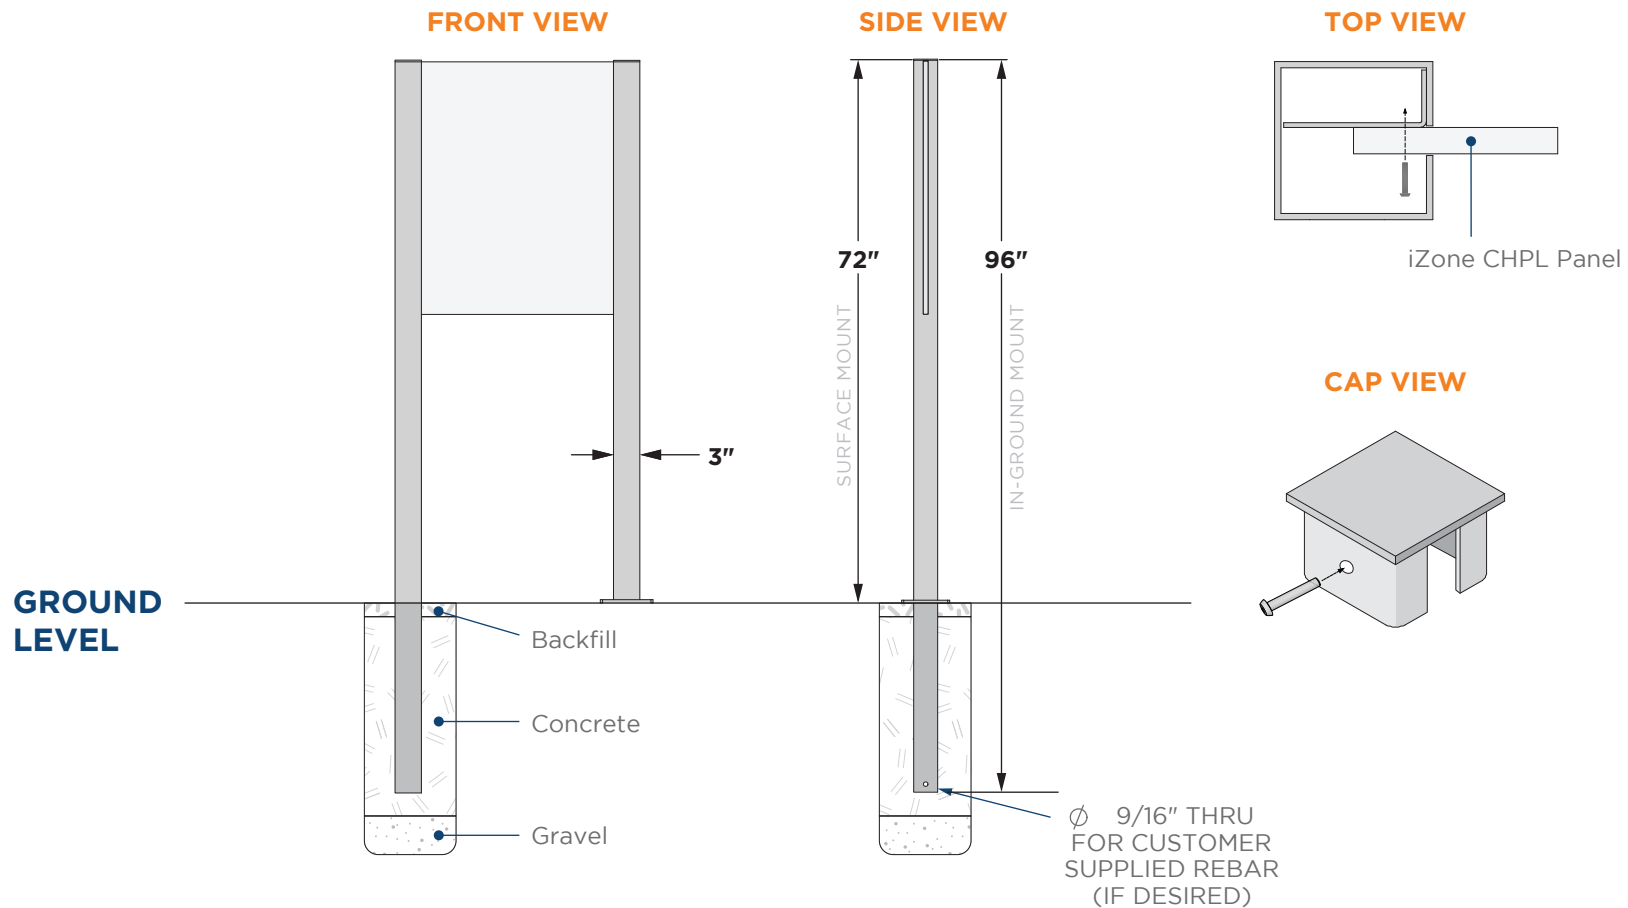

Double Upright Pedestal - Slotted

In-Ground Mount and Surface Mount All Aluminum Construction

> Standard Posts 3" x 3"

In-Ground Mount: 96" long

Surface Mount: 72" long

Custom post sizes available:

- ✓ 2" x 3" ✓ 2" x 6" ✓ 4" x 4"
- ✓ 2" x 4" ✓ 3" x 5"

* Custom post lengths available

* Standard and custom color options available

> Panel will be offset from top of post by thickness of cap (about 3/16")

> Panel attaches to aluminum bracket that slides into slotted post

Graphic needs a 1.5" margin on the left and right to account for panel going into slot in post

* Post length is determined by panel height, installation height and burial depth

Toll Free 888.464.9663
Local 254.778.0722
Fax 254.778.0938
Email info@izoneimaging.com

izoneimaging.com

Double Upright Pedestal - Slotted

In-Ground Mount and Surface Mount
All Aluminum Construction

Project details pertaining to below grade installation depths, ADA requirements, wind loads, or other specifications, should be discussed with your Sales Representative at estimating.