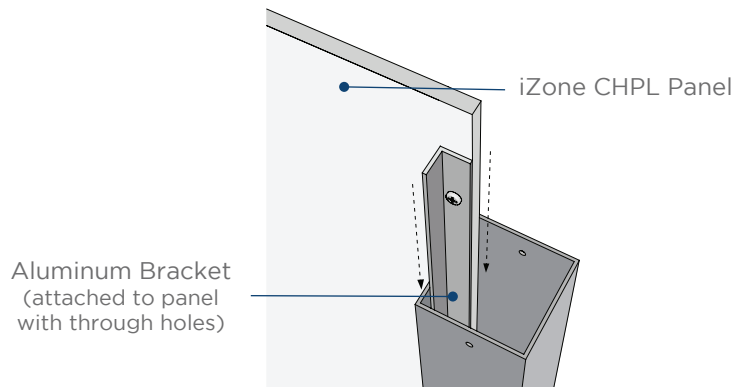

* Custom post lengths available

* Standard and custom color options available

> Panel will be offset from top of post by thickness of cap (about 3/16")

> Panel attaches to aluminum bracket that slides into slotted post

Graphic needs a 1.5" margin on the left and right to account for panel going into slot in post

* Post length is determined by panel height, installation height and burial depth

Toll Free 888.464.9663
Local 254.778.0722
Fax 254.778.0938
Email info@izoneimaging.com

izoneimaging.com

Double Upright Pedestal - Slotted

In-Ground Mount and Surface Mount
All Aluminum Construction

> Post Mounting Options

Surface Mount

In-Ground Mount

Deluxe Surface Mount

Toll Free 888.464.9663
Local 254.778.0722
Fax 254.778.0938
Email info@izoneimaging.com

izoneimaging.com

Double Upright Pedestal - Slotted

In-Ground Mount and Surface Mount
All Aluminum Construction

Project details pertaining to below grade installation depths, ADA requirements, wind loads, or other specifications, should be discussed with your Sales Representative at estimating.