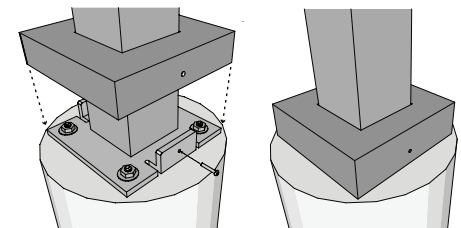

Graphic needs a 1.5" margin on the left and right to account for panel going into slot in post

* Post length is determined by panel height, installation height and burial depth

Toll Free 888.464.9663
Local 254.778.0722
Fax 254.778.0938
Email info@izoneimaging.com

izoneimaging.com

Double Upright Pedestal - Slotted

In-Ground Mount and Surface Mount
All Aluminum Construction

> Post Mounting Options

Surface Mount

In-Ground Mount

Deluxe Surface Mount

Toll Free 888.464.9663
Local 254.778.0722
Fax 254.778.0938
Email info@izoneimaging.com

izoneimaging.com

Double Upright Pedestal - Slotted

In-Ground Mount and Surface Mount
All Aluminum Construction

Project details pertaining to below grade installation depths, ADA requirements, wind loads, or other specifications, should be discussed with your Sales Representative at estimating.