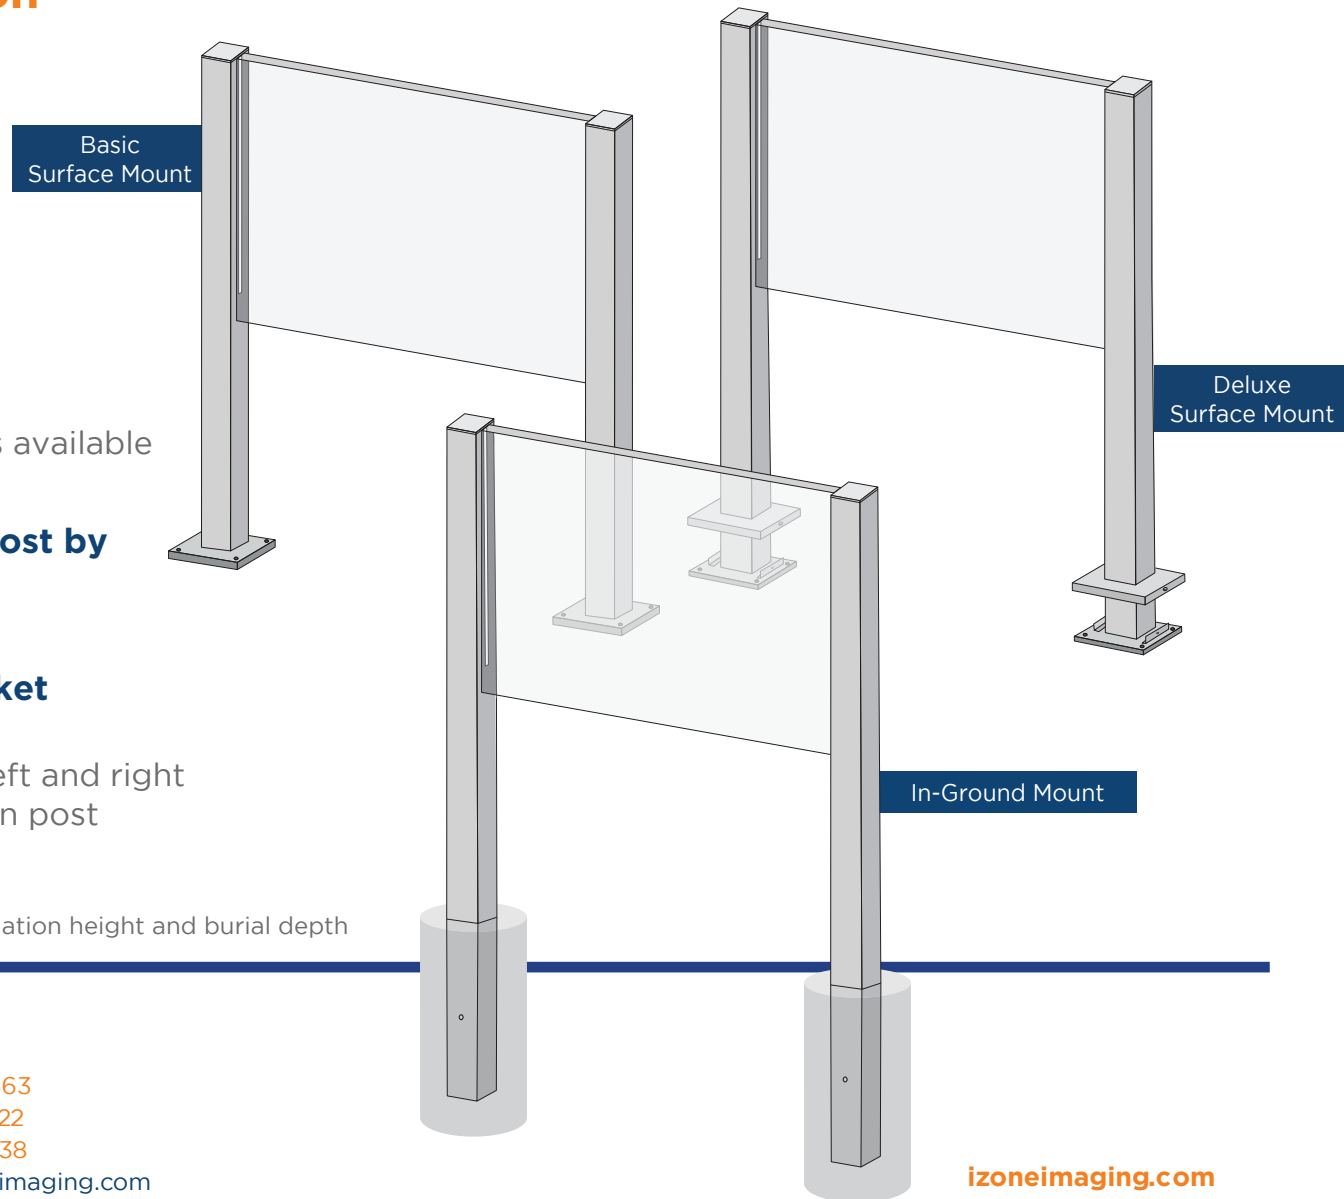

Double Upright Pedestal - Slotted

In-Ground Mount and Surface Mount All Aluminum Construction

> Standard Posts 3" x 3"

In-Ground Mount: 96" long

Surface Mount: 72" long

Custom post sizes available:

- ✓ 2" x 3" ✓ 2" x 6" ✓ 4" x 4"
- ✓ 2" x 4" ✓ 3" x 5"

* Custom post lengths available

* Standard and custom color options available

> Panel will be offset from top of post by thickness of cap (about 3/16")

> Panel attaches to aluminum bracket that slides into slotted post

Graphic needs a 1.5" margin on the left and right to account for panel going into slot in post

* Post length is determined by panel height, installation height and burial depth

Toll Free 888.464.9663
Local 254.778.0722
Fax 254.778.0938
Email info@izoneimaging.com

izoneimaging.com

Double Upright Pedestal - Slotted

In-Ground Mount and Surface Mount
All Aluminum Construction

Project details pertaining to below grade installation depths, ADA requirements, wind loads, or other specifications, should be discussed with your Sales Representative at estimating.