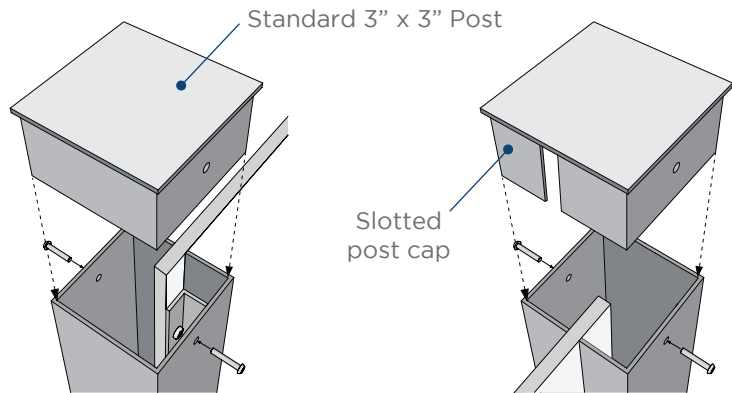

Double Upright Pedestal - Slotted

In-Ground Mount and Surface Mount
All Aluminum Construction

> Post Mounting Options

Surface Mount