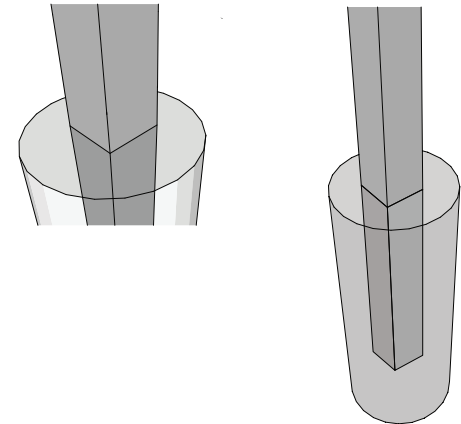

Double Upright Pedestal - Slotted

In-Ground Mount and Surface Mount All Aluminum Construction

> Standard Posts 3" x 3"

In-Ground Mount: 96" long

Surface Mount: 72" long

Custom post sizes available:

- ✓ 2" x 3" ✓ 2" x 6" ✓ 4" x 4"
- ✓ 2" x 4" ✓ 3" x 5"

Graphic needs a 1.5" margin on the left and right to account for panel going into slot in post

* Post length is determined by panel height, installation height and burial depth

Toll Free 888.464.9663
Local 254.778.0722
Fax 254.778.0938
Email info@izoneimaging.com

izoneimaging.com

Double Upright Pedestal - Slotted

In-Ground Mount and Surface Mount
All Aluminum Construction

> Post Mounting Options

Surface Mount

In-Ground Mount

Deluxe Surface Mount

Toll Free 888.464.9663
Local 254.778.0722
Fax 254.778.0938
Email info@izoneimaging.com

izoneimaging.com

Double Upright Pedestal - Slotted

In-Ground Mount and Surface Mount
All Aluminum Construction

Project details pertaining to below grade installation depths, ADA requirements, wind loads, or other specifications, should be discussed with your Sales Representative at estimating.